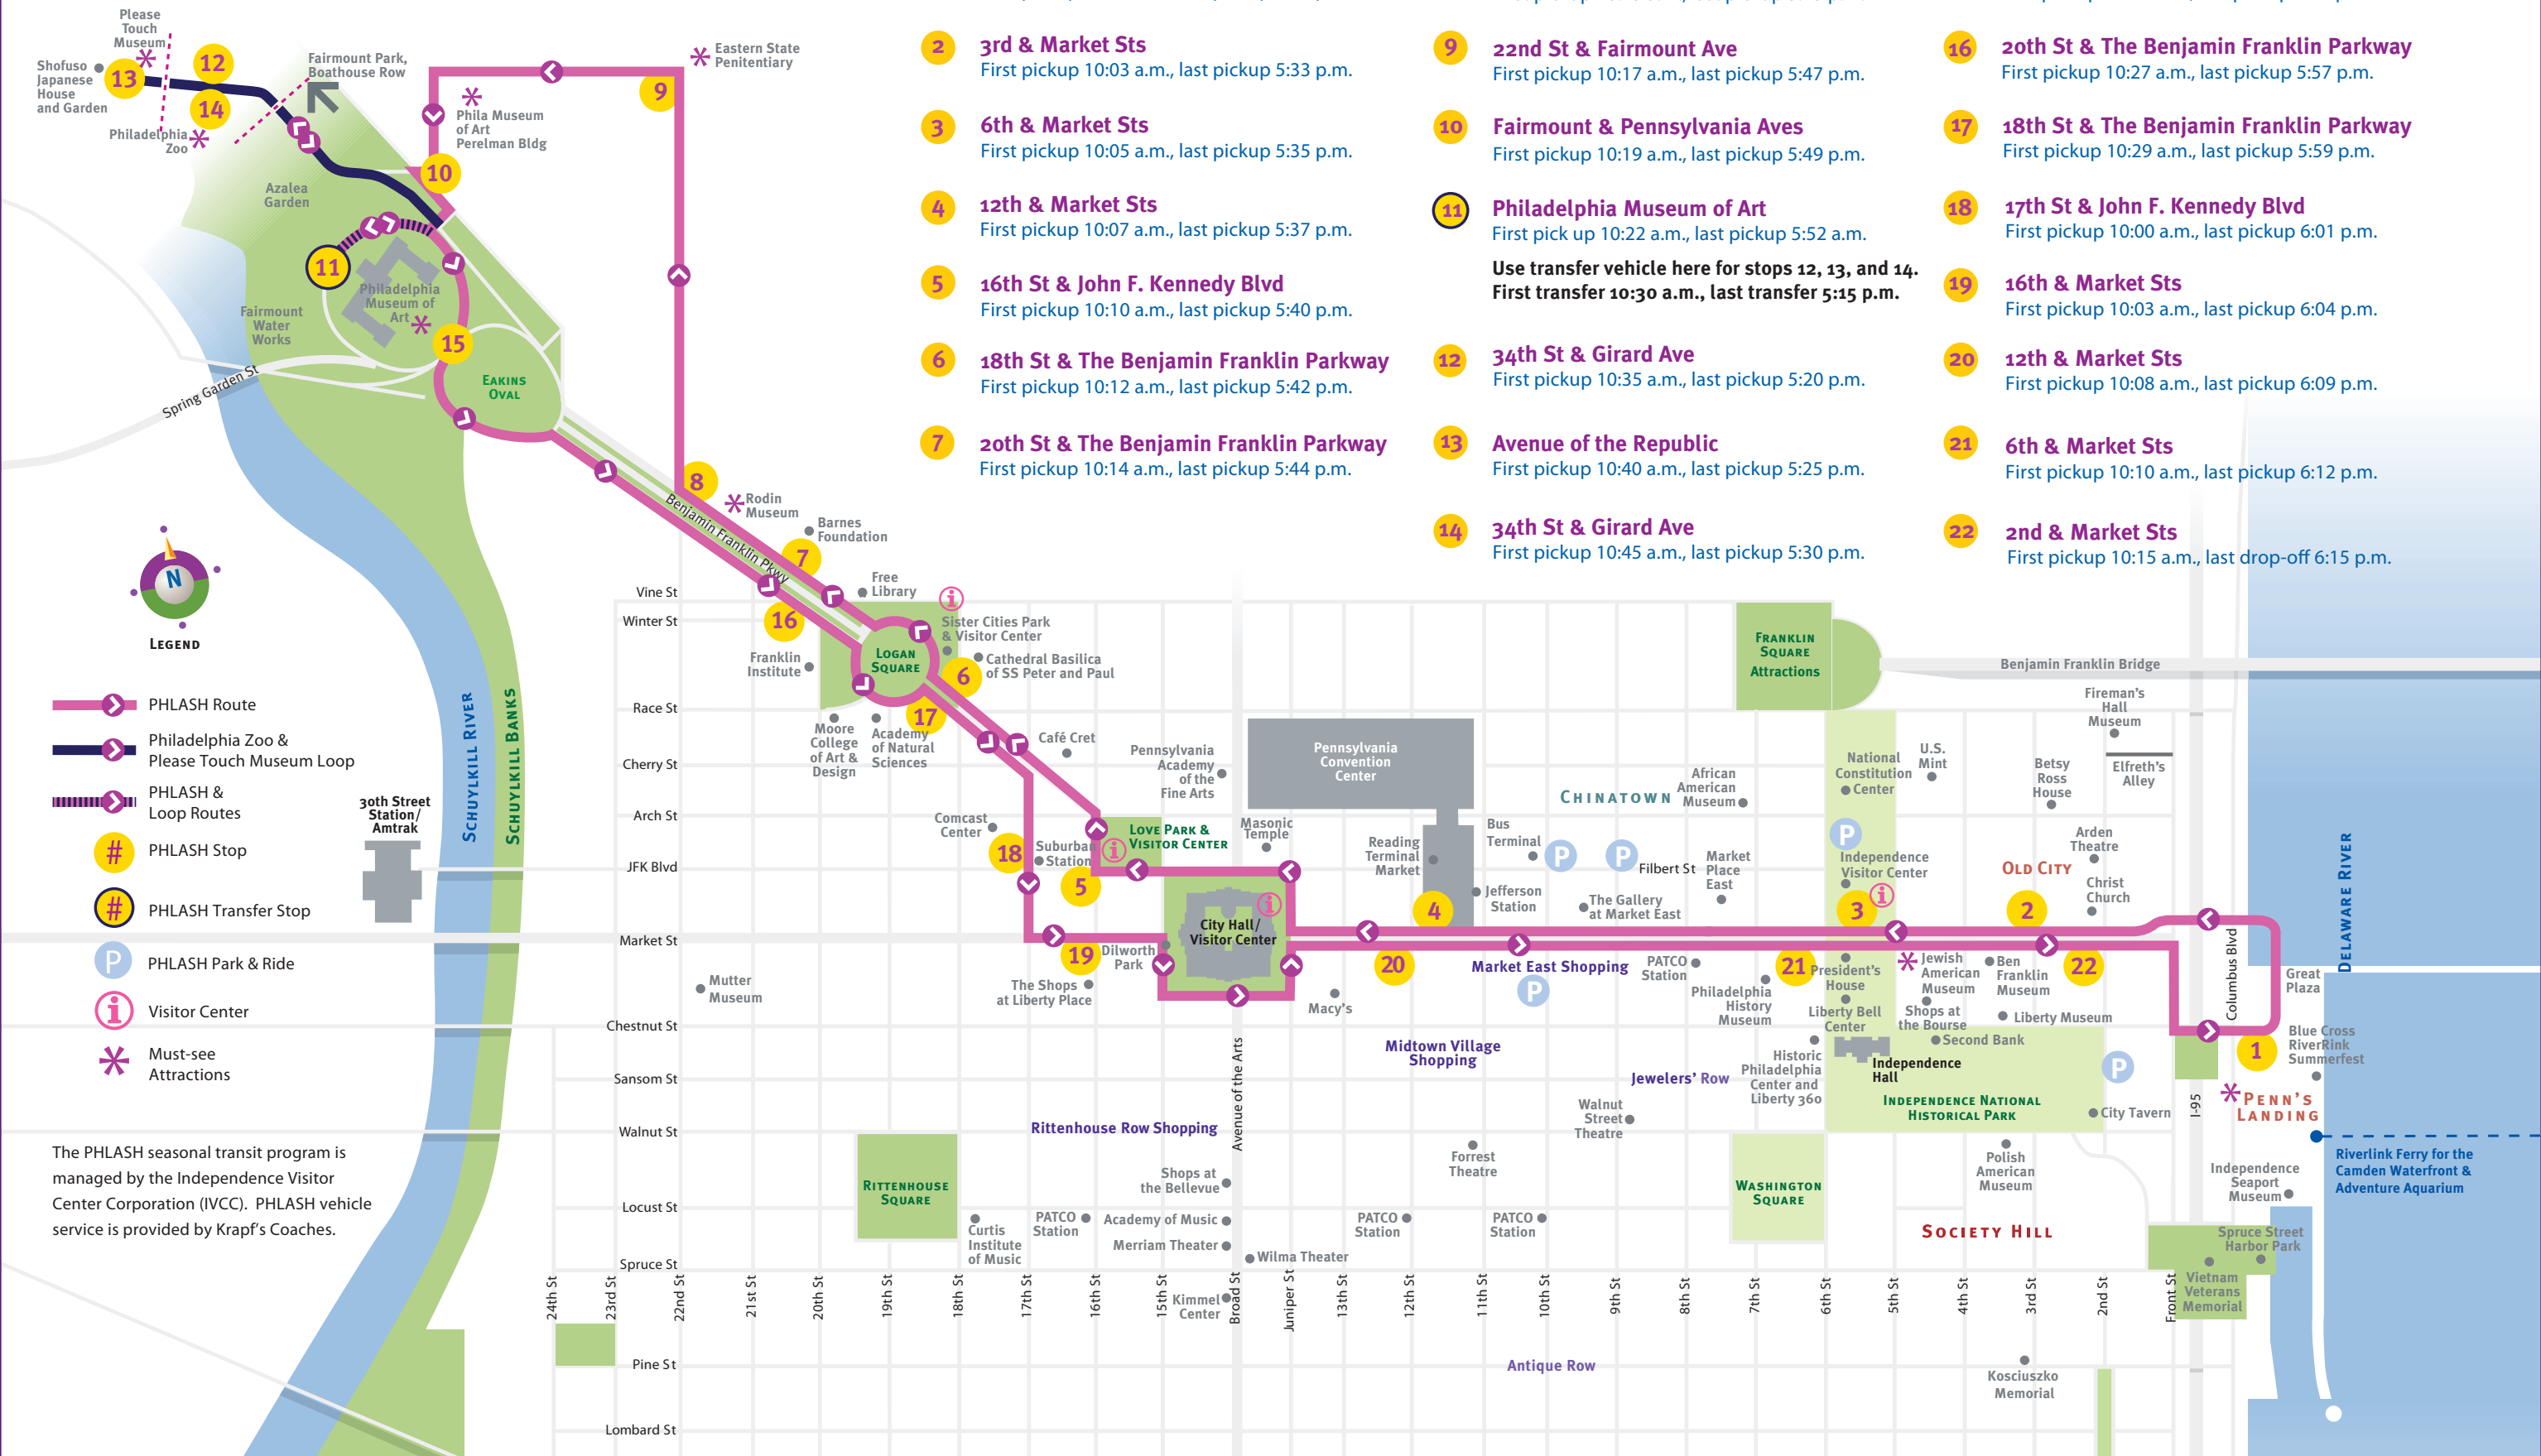

- 1 Penn's Landing**
First pickup 10:00 a.m., last pickup 5:30 p.m.
- 2 3rd & Market Sts**
First pickup 10:03 a.m., last pickup 5:33 p.m.
- 3 6th & Market Sts**
First pickup 10:05 a.m., last pickup 5:35 p.m.
- 4 12th & Market Sts**
First pickup 10:07 a.m., last pickup 5:37 p.m.
- 5 16th St & John F. Kennedy Blvd**
First pickup 10:10 a.m., last pickup 5:40 p.m.
- 6 18th St & The Benjamin Franklin Parkway**
First pickup 10:12 a.m., last pickup 5:42 p.m.
- 7 20th St & The Benjamin Franklin Parkway**
First pickup 10:14 a.m., last pickup 5:44 p.m.
- 8 22nd St & The Benjamin Franklin Parkway**
First pickup 10:15 a.m., last pickup 5:45 p.m.
- 9 22nd St & Fairmount Ave**
First pickup 10:17 a.m., last pickup 5:47 p.m.
- 10 Fairmount & Pennsylvania Aves**
First pickup 10:19 a.m., last pickup 5:49 p.m.
- 11 Philadelphia Museum of Art**
First pickup 10:22 a.m., last pickup 5:52 a.m.
Use transfer vehicle here for stops 12, 13, and 14.
First transfer 10:30 a.m., last transfer 5:15 p.m.
- 12 34th St & Girard Ave**
First pickup 10:35 a.m., last pickup 5:20 p.m.
- 13 Avenue of the Republic**
First pickup 10:40 a.m., last pickup 5:25 p.m.
- 14 34th St & Girard Ave**
First pickup 10:45 a.m., last pickup 5:30 p.m.
- 15 Eakins Oval**
First pickup 10:25 a.m., last pickup 5:55 p.m.
- 16 20th St & The Benjamin Franklin Parkway**
First pickup 10:27 a.m., last pickup 5:57 p.m.
- 17 18th St & The Benjamin Franklin Parkway**
First pickup 10:29 a.m., last pickup 5:59 p.m.
- 18 17th St & John F. Kennedy Blvd**
First pickup 10:00 a.m., last pickup 6:01 p.m.
- 19 16th & Market Sts**
First pickup 10:03 a.m., last pickup 6:04 p.m.
- 20 12th & Market Sts**
First pickup 10:08 a.m., last pickup 6:09 p.m.
- 21 6th & Market Sts**
First pickup 10:10 a.m., last pickup 6:12 p.m.
- 22 2nd & Market Sts**
First pickup 10:15 a.m., last drop-off 6:15 p.m.